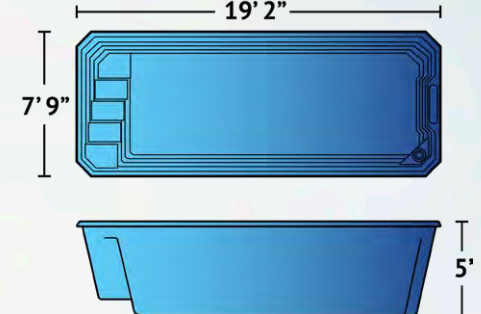

Citation III

Enjoy the peaceful ambiance of the Citation III while you swim, relax or entertain. The 19'2" length and constant 5' depth makes this a perfect spot for laps, personal hydro-training and recreation. The entry stairs are positioned so they hug the 7'9" width to allow a maximum swim area.

Details	
Dimensions	
Exterior	8'3" x 11'1"
Interior	7'11" x 10'9"
Depth	3'8"
Features	Perimeter Bench Seat Built-In Stairs Flat Bottom Pool

Details	
Dimensions	
Exterior	7'9" x 17'2"
Interior	7' x 16'7"
Depth	4'2"
Features	Full-Length Bench Flat Bottom Pool Built-In Stairs

Details	
Dimensions	
Exterior	9' x 17'1"
Interior	7'9" x 16'1"
Depth	4'6"
Features	Built-In Bench Seating Flat Bottom Pool Built-In Stairs

Details	
Dimensions	
Exterior	7'9" x 19'2"
Interior	6'9" x 18'4"
Depth	5'
Features	Built-In Bench Seating Flat Bottom Pool Built-In Stairs