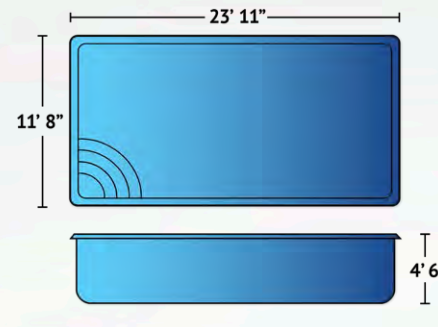

Gulfstream

The Gulfstream is the perfect focal point for a medium-sized space. It features a constant depth of 4'6" for the entire 23'11" length and 11'8" width. The corner stairs provide a safe and elegant entry with minimal intrusion into the swimming area. The Gulfstream is designed with lap swimming, hydro training or family entertaining in mind.

Details

Dimensions

Exterior	11'8" x 23'11"
Interior	10'7" x 22'11"

Depth	4'6"

Features	Built-In Stairs Flat Bottom Pool