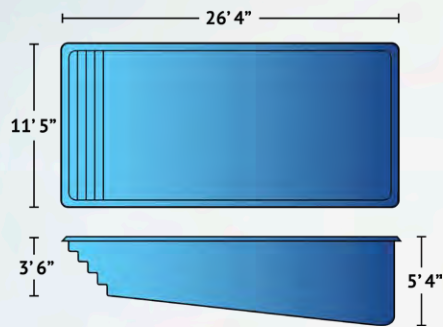

Details

Dimensions

Exterior	16' x 40'
Interior	15'1" x 38'6"

Depth	3'8" to 8'
--------------	------------

Features	Built-In Bench Seating Graduated Depth Built-In Stairs
-----------------	--

“

I have spread the word of how elegant my Alaglas pool looks in my backyard. It turns my social gatherings into a mini vacation every time.

Carole Davis - Columbia, SC

”

Grand Majestic in White

Caribbean in White

Medium Pools

Caribbean

Classic, elegant and serene, the Caribbean brings a slice of paradise right into your backyard. Full-width entry stairs at the shallow end make a great gathering place for swimmers to rest, sit and chat with friends. The 3'6" shallow end gradually slopes to the 5'4" deep end giving this model an appeal to swimmers of all levels. Measuring 11'5" in width and 26'4" in length, the Caribbean pool is perfect for exercise, family fun and entertainment.

Details

Dimensions

Exterior	11'5" x 26'4"
Interior	10'5" x 25'4"

Depth	3'6" to 5'4"
--------------	--------------

Features	Graduated Depth Built-In Stairs
-----------------	------------------------------------