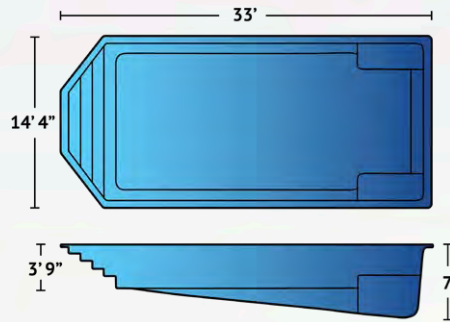

Details

Dimensions

Exterior	16' x 35'
Interior	14'6" x 34'9"

Depth	3' to 5'10"
--------------	-------------

Features	Built-In Bench Seats Graduated Depth Built-In Stairs
-----------------	--

Majestic

Majestic is the perfect word to describe this uniquely-designed, Roman-style pool. Measuring 37'10" by 13'6", the Majestic is a true combination of classic beauty and functionality, melding modern, straight lines with traditional freeform style. This model offers a graduated depth from 4' to 5'6" and incorporates popular features like the built-in tanning ledge at the deep end of the pool, curved entry steps and adjacent bench seating. The tanning ledge can be retrofitted with bubblers for a fun kiddie splash pad your family can enjoy.

Details

Dimensions

Exterior	13'6" x 37'10"
Interior	13'2" x 36'2"

Depth	4' to 5'6"
--------------	------------

Features	Built-In Bench Seating Tanning Ledge Graduated Depth Built-In Stairs
-----------------	---

Large Pools

Grand Majestic

The Grand Majestic has all the opulent features of the Majestic, only scaled up to 41' by 16' in size.. This beautifully designed Roman pool features a graduated depth from 4' to 6' and a tanning ledge along the deep end. The entry stairs are conveniently curved and perfectly adjacent to the bench seating, allowing you to accommodate more guests. This tanning ledge can easily be transformed into a fun kiddie splash deck with bubblers to keep you all cool on a hot summer day.

Details

Dimensions

Exterior	16' x 41'
Interior	15' x 40'

Depth	4' to 6'
--------------	----------

Features	Built-In Bench Seating Tanning Ledge Graduated Depth Built-In Stairs
-----------------	---

Bermuda