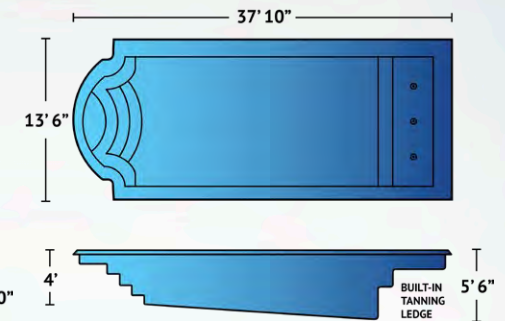

Details

Dimensions

Exterior	13'6" x 29'10"
Interior	12'8" x 29'

Depth	3'3" to 6'
--------------	------------

Features	Built-In Bench Seats Graduated Depth Built-In Stairs
-----------------	--

Grand Baron

With all the style and appeal of the Baron, the Grand Baron offers the same convenient features, but on a grander scale. This 35' by 16' freeform pool offers a graduated depth from 3' to 5'10" in the deep end. The shallow and deep ends both offer convenient dual-seating benches, while the discreet entry steps of the Grand Baron allow for even more space, perfect for swimming laps or larger groups to play games. No matter the activity, this pool is the place for you to do it in style.

Details

Dimensions

Exterior	16' x 35'
Interior	14'6" x 34'9"

Depth	3' to 5'10"
--------------	-------------

Features	Built-In Bench Seats Graduated Depth Built-In Stairs
-----------------	--

Majestic

Majestic is the perfect word to describe this uniquely-designed, Roman-style pool. Measuring 37'10" by 13'6", the Majestic is a true combination of classic beauty and functionality, melding modern, straight lines with traditional freeform style. This model offers a graduated depth from 4' to 5'6" and incorporates popular features like the built-in tanning ledge at the deep end of the pool, curved entry steps and adjacent bench seating. The tanning ledge can be retrofitted with bubblers for a fun kiddie splash pad your family can enjoy.