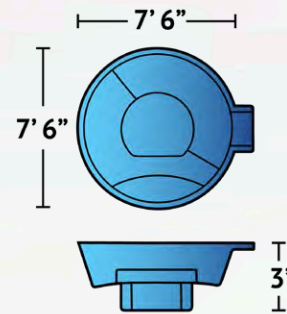

Aruba w/Spillover

The 7'6" round Aruba spa with spillover perfectly complements any pool. The bench seating surrounds the 36" deep footwell while the entry step doubles as a cool-down seat. The spillover makes a dramatic water feature by enhancing your poolside with the ambient sound of falling water.

Details

Dimensions

Exterior	7'6" x 7'6"
Interior	7' x 7'

Depth	3'

Features	Built-In Bench Seating Built-In Steps Spa Spillover