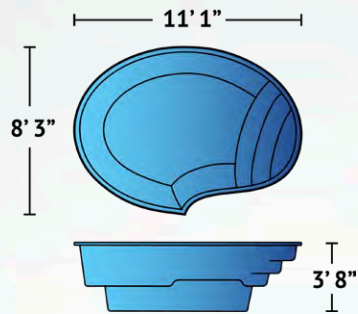

Details

Dimensions

Exterior	13'3" x 18'7"
Interior	11'3" x 16'6"

Depth	3' to 4'6"
--------------	------------

Features	Bench Seating Graduated Depth Built-In Stairs
-----------------	---

June Bug

You won't want to go back inside once you install the June Bug pool! Shaped in the 'kidney bean' design, the curvaceous June Bug will delight loungers, sunbathers and recreational swimmers alike. Dramatic circular steps at the shallow side invite you to enjoy a refreshing dip in the clear water. Gradually sloping to a 5' maximum depth, the dimensions of the June Bug, 20'3" by 12'9", give ample room for family fun and entertaining.

Details

Dimensions

Exterior	12'9" x 20'3"
Interior	11'5" x 19'4"

Depth	3' to 5'
--------------	----------

Features	Graduated Depth Built-In Stairs
-----------------	------------------------------------

Patio Pools / Small Pools

* All small pools can be retrofitted with spa jets to create the perfect swim spa.

Cove

Perfect for small backyards or sites with limited space, the Cove can be installed as a pool or retrofitted with jets to create a relaxing swim spa. The Cove measures 12'4" by 8'1" in an oval shape with a modern flair, and features curved entry steps and bench seating around the perimeter of the pool. The Cove is a great pool for relaxing, sun bathing, and mingling with friends and family.