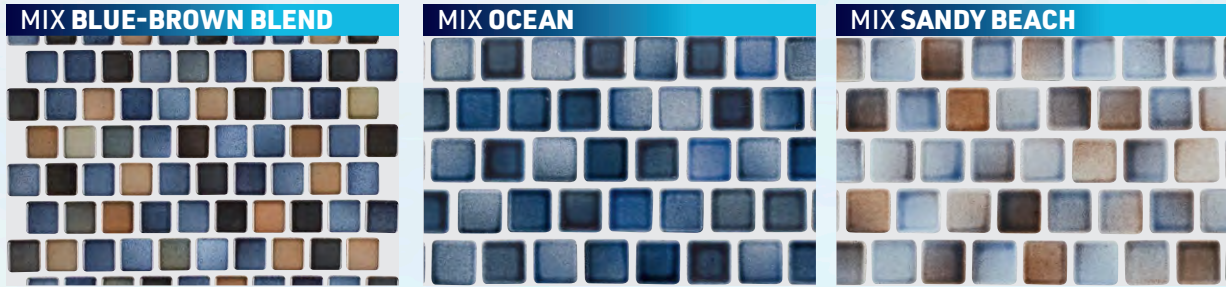

Mosaics

Dive into the deep with dolphins, splash around with starfish or swim with turtles – let your imagination run wild with our beautiful tile mosaics. Add one or as many as you like to bring beauty and a personal style to your pool. Choose from our unique designs and bring your pool to life with one of our tile mosaics.

Waterline Tile Designs

Botanical Collection

Dakota Collection

Moonbeam Collection

Grace Collection

Luciana Collection

Mix Collection

Martinique Collection