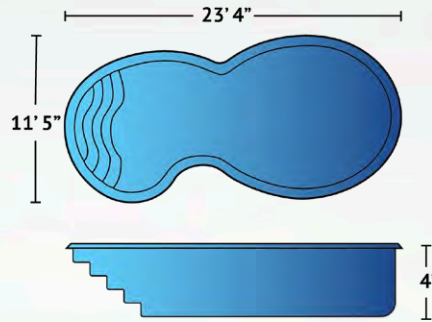

Details

Dimensions

Exterior	11'8" x 23'11"
Interior	10'7" x 22'11"

Depth	4'6"
--------------	------

Features	Built-In Stairs Flat Bottom Pool
-----------------	-------------------------------------

Naples

Enjoy European luxury in the comfort and convenience of your backyard with the Naples pool model. The classic Roman entry styled stairs and bench seating at the shallow end is echoed by the semi-circular bench seating at the deep end. The 23'10" length by 11'10" width and gradual depth from 4' to 5'6" allows for plenty of room to sunbathe yet easily accommodates entertaining friends and family.

Details

Dimensions

Exterior	11'10" x 23'10"
Interior	11' x 23'

Depth	4' to 5'6"
--------------	------------

Features	Built-In Bench Seating Graduated Depth Built-In Stairs
-----------------	--

Medium Pools