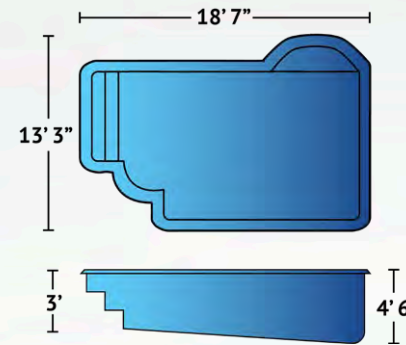

”

Martinique

Bring a slice of the Caribbean to your backyard with the Martinique. The sweeping curves of the 'kidney bean' shape make it the perfect pool for larger gatherings in a limited space. Built-in stairs at the shallow side entice you to swim, float, relax, or join an rousing game of Marco Polo! The gradual depth of 3'5" to 5'4" gives swimmers of all levels maximum pool fun. At 28'4" long and 13'1" wide the Martinique is made for family fun and entertainment.

Details

Dimensions

Exterior	13'1" x 28'4"
Interior	12'10" x 27'8"

Depth	3'5" to 5'4"
--------------	--------------

Features	Graduated Depth Built-In Stairs
-----------------	------------------------------------