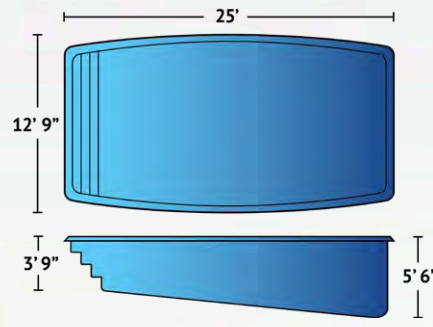

Details

Dimensions

Exterior	16' x 40'
Interior	15'1" x 38'6"

Depth	3'8" to 8'
--------------	------------

Features	Built-In Bench Seating Graduated Depth Built-In Stairs
-----------------	--

“

I have spread the word of how elegant my Alaglas pool looks in my backyard. It turns my social gatherings into a mini vacation every time.

Carole Davis - Columbia, SC

”

Grand Majestic in White

Caribbean in White

Medium Pools

Caribbean

Classic, elegant and serene, the Caribbean brings a slice of paradise right into your backyard. Full-width entry stairs at the shallow end make a great gathering place for swimmers to rest, sit and chat with friends. The 3'6" shallow end gradually slopes to the 5'4" deep end giving this model an appeal to swimmers of all levels. Measuring 11'5" in width and 26'4" in length, the Caribbean pool is perfect for exercise, family fun and entertainment.

Details

Dimensions

Exterior	11'5" x 26'4"
Interior	10'5" x 25'4"

Depth	3'6" to 5'4"
--------------	--------------

Features	Graduated Depth Built-In Stairs
-----------------	------------------------------------