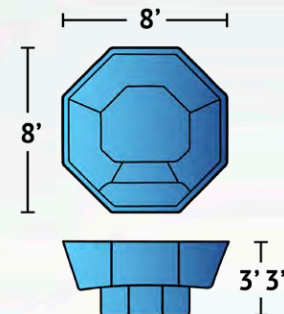

Cayman

The classic octagonal design of the 8' by 8' Cayman spa is a gorgeous addition to your backyard either on its own or when combined with a pool installation. With bench seating surrounding the 39" deep footwell, the Cayman is sure to be the place to hang out in your backyard.

Details

Dimension

Exterior	8' x 8'
Interior	7'6" x 7'6"

Depth	3'3"

Features	Built-In Bench Seating Built-In Steps