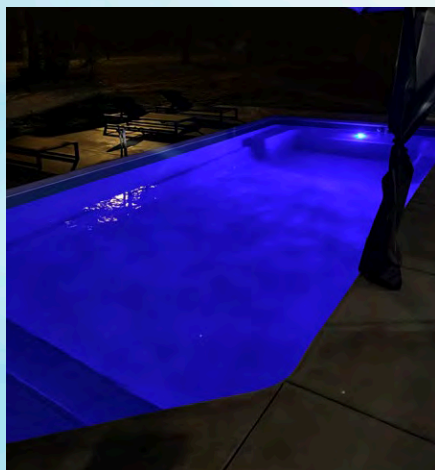

Lighting Re-imagined

Enjoy setting a serene mood or a festive party atmosphere with our added lighting features. Whether you go for a night swim or are entertaining guests at poolside, an LED or Fiber-Optic lighting system will enhance your experience! LED color-changing lights bring an added level of excitement and ambiance to your pool and surrounding area. Ask us about options!