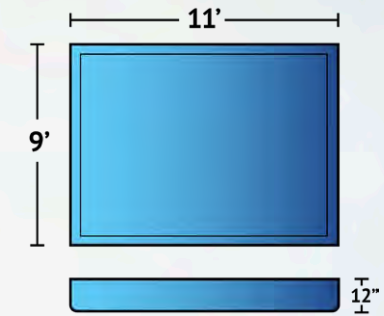

As a tanning shelf by a larger pool or a splash pool for the kiddos, you will find Nemo to be the perfect pool for any space. At our most compact size of 6' by 6' and only 12" deep, the versatile Nemo is sure to be at home in any backyard or landscape.

Details

Dimensions

Exterior	6' x 6'
Interior	5' x 5'

Depth	12"
--------------	-----

Features	Tanning Ledge
-----------------	---------------

Guppy

Kids of all ages will love the Guppy pool! It can be used as a splash pool for the littles or as a tanning ledge for some serious sunbathing. The compact size of 9' by 11' make it easy to install in most spaces. A 12" constant depth allows for playtime, wading and lounging.