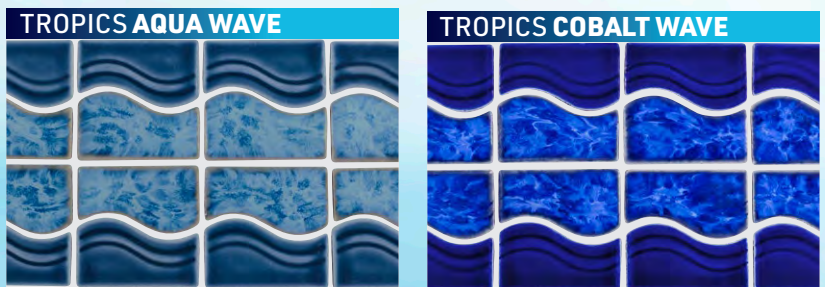

Lighting Re-imagined

Enjoy setting a serene mood or a festive party atmosphere with our added lighting features. Whether you go for a night swim or are entertaining guests at poolside, an LED or Fiber-Optic lighting system will enhance your experience! LED color-changing lights bring an added level of excitement and ambiance to your pool and surrounding area. Ask us about options!

Mosaics

Dive into the deep with dolphins, splash around with starfish or swim with turtles – let your imagination run wild with our beautiful tile mosaics. Add one or as many as you like to bring beauty and a personal style to your pool. Choose from our unique designs and bring your pool to life with one of our tile mosaics.

Waterline Tile Designs

Botanical Collection

Dakota Collection

Moonbeam Collection

Grace Collection

Luciana Collection

Mix Collection

Martinique Collection

Tropics Collection

Installation

You Could Be Swimming Within a Few Weeks!

Here is where a fiberglass pool from Alaglas Pools really shines! The entire pool installation process, from initial layout in your backyard to swimming in your new pool, only takes a few weeks. (Concrete or vinyl liner pools can take up to several months!) With an Alaglas Pool, there is less mess in your backyard for a shorter time so you can enjoy your new pool sooner!