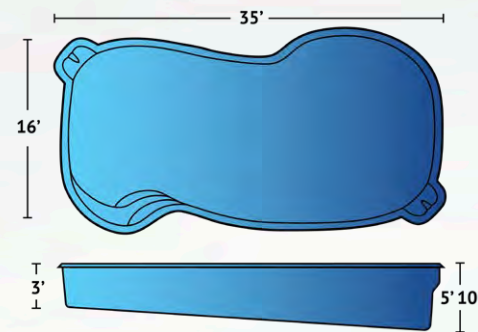

Details

Dimensions

Exterior	13' 6" x 31'8"
Interior	13' x 31'

Depth	3'7" to 6'
--------------	------------

Features	Built-In Bench Seating Graduated Depth Built-In Stairs
-----------------	--

Baron

The curvaceous lines of the Baron transform your backyard into your own private paradise of beauty and fun. The sleekly-designed entry stairs allow for maximum space to play games or entertain. The Baron offers two seating areas, one in the shallow end and one in the deep. Measuring 29'10" by 13'6" in size with a graduated depth from 3' 3" to 6', the Baron offers plenty of room for multiple swimmers and group activities.

Details

Dimensions

Exterior	13'6" x 29'10"
Interior	12'8" x 29'

Depth	3'3" to 6'
--------------	------------

Features	Built-In Bench Seats Graduated Depth Built-In Stairs
-----------------	--

Grand Baron

With all the style and appeal of the Baron, the Grand Baron offers the same convenient features, but on a grander scale. This 35' by 16' freeform pool offers a graduated depth from 3' to 5'10" in the deep end. The shallow and deep ends both offer convenient dual-seating benches, while the discreet entry steps of the Grand Baron allow for even more space, perfect for swimming laps or larger groups to play games. No matter the activity, this pool is the place for you to do it in style.