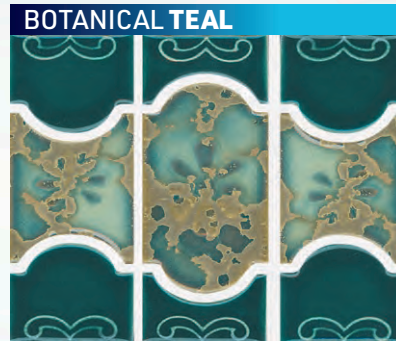

Waterline Tile Designs

Botanical Collection