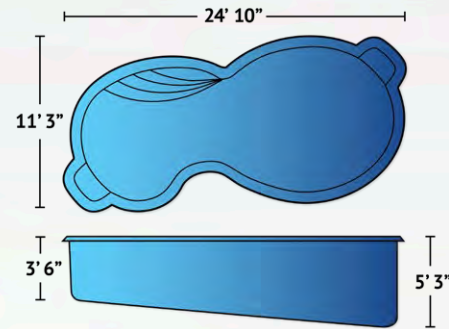

Gulfstream

The Gulfstream is the perfect focal point for a medium-sized space. It features a constant depth of 4'6" for the entire 23'11" length and 11'8" width. The corner stairs provide a safe and elegant entry with minimal intrusion into the swimming area. The Gulfstream is designed with lap swimming, hydro training or family entertaining in mind.

Details

Dimensions

Exterior	11'8" x 23'11"
Interior	10'7" x 22'11"

Depth	4'6"
--------------	------

Features	Built-In Stairs Flat Bottom Pool
-----------------	-------------------------------------

Naples

Enjoy European luxury in the comfort and convenience of your backyard with the Naples pool model. The classic Roman entry styled stairs and bench seating at the shallow end is echoed by the semi-circular bench seating at the deep end. The 23'10" length by 11'10" width and gradual depth from 4' to 5'6" allows for plenty of room to sunbathe yet easily accommodates entertaining friends and family.

Details

Dimensions

Exterior	11'10" x 23'10"
Interior	11' x 23'

Depth	4' to 5'6"
--------------	------------

Features	Built-In Bench Seating Graduated Depth Built-In Stairs
-----------------	--

Medium Pools