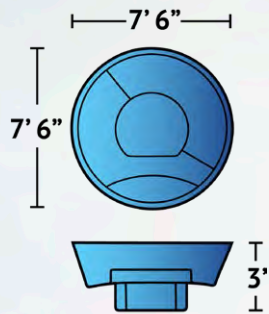

Spas Match your pool!

Aruba

The 7'6" round Aruba spa is a perfect addition to your backyard either solo or when installed as a complement to your pool. The bench seating surrounds the 36" deep footwell while the entry step doubles as a cool-down seat.

Details

Dimensions

Exterior	7'6" x 7'6"
Interior	7' x 7'

Depth	3'

Features	Built-In Bench Seating Built-In Steps