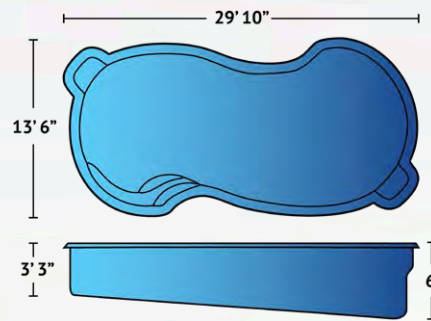

Quartz

Coastal Gray

Topaz

White

Baron in White

Large Pools

Antigua

The gentle curves of the Antigua pool model makes it perfect for sunbathing, family fun or entertaining friends. At 31'8" in length and 13'6" in width, with rounded bench seating at the shallow end and a graduated depth up to 6' this pool is the getaway you've always wanted. While it may not be a Caribbean Island, the Antigua will transform your backyard into a tropical oasis that satisfies both your social and solitary side.

Details

Dimensions

Exterior	13' 6" x 31'8"
Interior	13' x 31'

Depth	3'7" to 6'
--------------	------------

Features	Built-In Bench Seating Graduated Depth Built-In Stairs
-----------------	--

Baron

The curvaceous lines of the Baron transform your backyard into your own private paradise of beauty and fun. The sleekly-designed entry stairs allow for maximum space to play games or entertain. The Baron offers two seating areas, one in the shallow end and one in the deep. Measuring 29'10" by 13'6" in size with a graduated depth from 3' 3" to 6', the Baron offers plenty of room for multiple swimmers and group activities.

Details

Dimensions

Exterior	13'6" x 29'10"
Interior	12'8" x 29'

Depth	3'3" to 6'
--------------	------------

Features	Built-In Bench Seats Graduated Depth Built-In Stairs
-----------------	--

Grand Baron

With all the style and appeal of the Baron, the Grand Baron offers the same convenient features, but on a grander scale. This 35' by 16' freeform pool offers a graduated depth from 3' to 5'10" in the deep end. The shallow and deep ends both offer convenient dual-seating benches, while the discreet entry steps of the Grand Baron allow for even more space, perfect for swimming laps or larger groups to play games. No matter the activity, this pool is the place for you to do it in style.