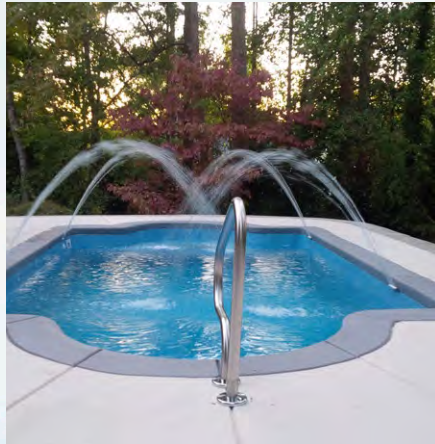

Details

Dimensions

Exterior	6' x 6'
Interior	5' x 5'

Depth	12"
--------------	-----

Features	Tanning Ledge
-----------------	---------------

Guppy

Kids of all ages will love the Guppy pool! It can be used as a splash pool for the littles or as a tanning ledge for some serious sunbathing. The compact size of 9' by 11' make it easy to install in most spaces. A 12" constant depth allows for playtime, wading and lounging.

Details

Dimensions

Exterior	9' x 11'
Interior	8' x 10'

Depth	12"
--------------	-----

Features	Tanning Ledge
-----------------	---------------

Fully Customize Your Alaglas Experience!

Water Features

By adding a water feature to your Alaglas Pool, you create a calming space for relaxation and comfort. Enjoy the ambient sounds of falling water while floating or lounging poolside. Water features also add great style and beauty to your pool and surrounding area. From fountains to waterfalls, make your pool stand out with one or more of these amazing features.