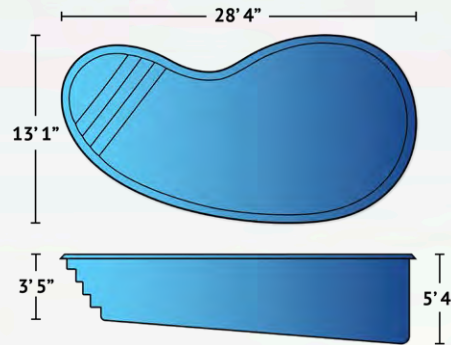

“

I am so pleased with how beautiful my Alaglas pool looks in my backyard. It's like my own personal retreat.

Sarah Covington - Richmond, VA

”

Martinique

Bring a slice of the Caribbean to your backyard with the Martinique. The sweeping curves of the 'kidney bean' shape make it the perfect pool for larger gatherings in a limited space. Built-in stairs at the shallow side entice you to swim, float, relax, or join an rousing game of Marco Polo! The gradual depth of 3'5" to 5'4" gives swimmers of all levels maximum pool fun. At 28'4" long and 13'1" wide the Martinique is made for family fun and entertainment.

Details

Dimensions

Exterior	13'1" x 28'4"
Interior	12'10" x 27'8"

Depth	3'5" to 5'4"

Features	Graduated Depth Built-In Stairs