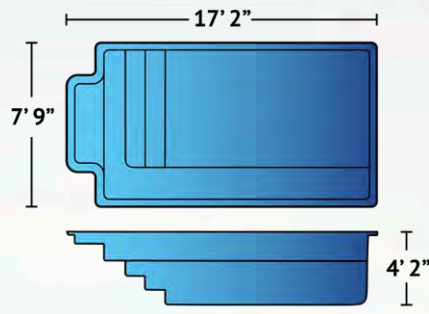

Details

Dimensions

Exterior	13'3" x 18'7"
Interior	11'3" x 16'6"

Depth	3' to 4'6"
--------------	------------

Features	Bench Seating Graduated Depth Built-In Stairs
-----------------	---

June Bug

You won't want to go back inside once you install the June Bug pool! Shaped in the 'kidney bean' design, the curvaceous June Bug will delight loungers, sunbathers and recreational swimmers alike. Dramatic circular steps at the shallow side invite you to enjoy a refreshing dip in the clear water. Gradually sloping to a 5' maximum depth, the dimensions of the June Bug, 20'3" by 12'9", give ample room for family fun and entertaining.

Details

Dimensions

Exterior	12'9" x 20'3"
Interior	11'5" x 19'4"

Depth	3' to 5'
--------------	----------

Features	Graduated Depth Built-In Stairs
-----------------	------------------------------------

Patio Pools / Small Pools

* All small pools can be retrofitted with spa jets to create the perfect swim spa.

Cove

Perfect for small backyards or sites with limited space, the Cove can be installed as a pool or retrofitted with jets to create a relaxing swim spa. The Cove measures 12'4" by 8'1" in an oval shape with a modern flair, and features curved entry steps and bench seating around the perimeter of the pool. The Cove is a great pool for relaxing, sun bathing, and mingling with friends and family.