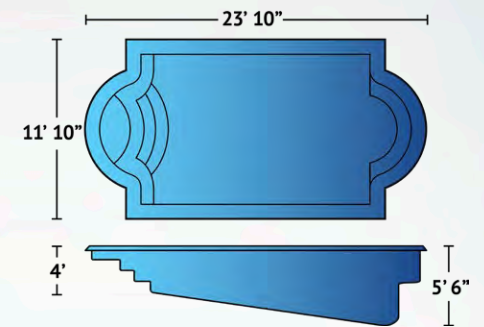

Details

Dimensions

Exterior	12'9" x 25'
Interior	11'9" x 24'

Depth	3'9" to 5'6"
--------------	--------------

Features	Graduated Depth Built-In Stairs
-----------------	------------------------------------

Gulfstream

The Gulfstream is the perfect focal point for a medium-sized space. It features a constant depth of 4'6" for the entire 23'11" length and 11'8" width. The corner stairs provide a safe and elegant entry with minimal intrusion into the swimming area. The Gulfstream is designed with lap swimming, hydro training or family entertaining in mind.

Details

Dimensions

Exterior	11'8" x 23'11"
Interior	10'7" x 22'11"

Depth	4'6"
--------------	------

Features	Built-In Stairs Flat Bottom Pool
-----------------	-------------------------------------

Naples

Enjoy European luxury in the comfort and convenience of your backyard with the Naples pool model. The classic Roman entry styled stairs and bench seating at the shallow end is echoed by the semi-circular bench seating at the deep end. The 23'10" length by 11'10" width and gradual depth from 4' to 5'6" allows for plenty of room to sunbathe yet easily accommodates entertaining friends and family.