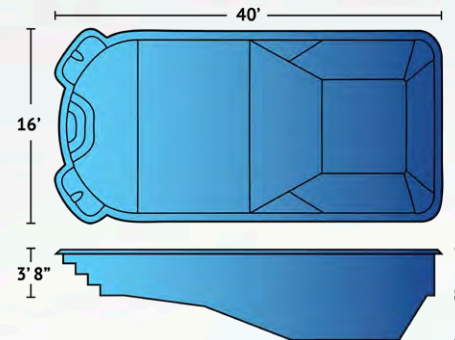

Large Pools

Grand Majestic

The Grand Majestic has all the opulent features of the Majestic, only scaled up to 41' by 16' in size.. This beautifully designed Roman pool features a graduated depth from 4' to 6' and a tanning ledge along the deep end. The entry stairs are conveniently curved and perfectly adjacent to the bench seating, allowing you to accommodate more guests. This tanning ledge can easily be transformed into a fun kiddie splash deck with bubblers to keep you all cool on a hot summer day.

Details

Dimensions

Exterior	16' x 41'
Interior	15' x 40'

Depth	4' to 6'
--------------	----------

Features	Built-In Bench Seating Tanning Ledge Graduated Depth Built-In Stairs
-----------------	---

Bermuda

Clean, modern lines and a larger 33' by 14'4" footprint give the Bermuda a timeless look and feel. Constructed in a Grecian style, dramatic entry stairs at the shallow end of the pool introduce swimmers into a gradual decline toward the 7' deep end. The wrapping step and bench seating in the deep end allow swimmers rest and easy entry or exit from the pool. The stunning Bermuda is perfect for family activities and entertaining guests.

Details

Dimensions

Exterior	14'4" x 33'
Interior	14' x 32'

Depth	3'9" to 7'
--------------	------------

Features	Built-In Bench Seating Graduated Depth Built-In Stairs
-----------------	--

Olympian

Take home the gold with the Olympian pool. Dual seating areas at each corner of the generous shallow end make it perfect for family gathering while the 8' deep end allows for a slide placement. The 40' length and 16' width make this superior pool perfect for serious swimming and training or larger gatherings and family entertainment.