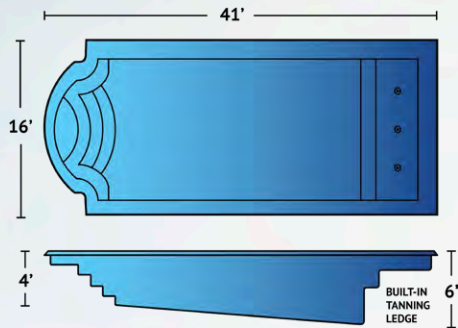

Details

Dimensions

Exterior	16' x 35'
Interior	14'6" x 34'9"

Depth	3' to 5'10"
--------------	-------------

Features	Built-In Bench Seats Graduated Depth Built-In Stairs
-----------------	--

Majestic

Majestic is the perfect word to describe this uniquely-designed, Roman-style pool. Measuring 37'10" by 13'6", the Majestic is a true combination of classic beauty and functionality, melding modern, straight lines with traditional freeform style. This model offers a graduated depth from 4' to 5'6" and incorporates popular features like the built-in tanning ledge at the deep end of the pool, curved entry steps and adjacent bench seating. The tanning ledge can be retrofitted with bubblers for a fun kiddie splash pad your family can enjoy.

Details

Dimensions

Exterior	13'6" x 37'10"
Interior	13'2" x 36'2"

Depth	4' to 5'6"
--------------	------------

Features	Built-In Bench Seating Tanning Ledge Graduated Depth Built-In Stairs
-----------------	---

Large Pools

Grand Majestic

The Grand Majestic has all the opulent features of the Majestic, only scaled up to 41' by 16' in size.. This beautifully designed Roman pool features a graduated depth from 4' to 6' and a tanning ledge along the deep end. The entry stairs are conveniently curved and perfectly adjacent to the bench seating, allowing you to accommodate more guests. This tanning ledge can easily be transformed into a fun kiddie splash deck with bubblers to keep you all cool on a hot summer day.