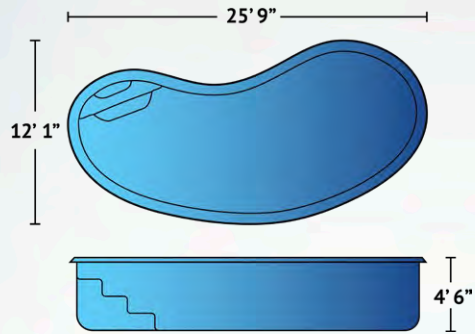

Details

Dimensions

Exterior	11'8" x 23'11"
Interior	10'7" x 22'11"

Depth	4'6"
--------------	------

Features	Built-In Stairs Flat Bottom Pool
-----------------	-------------------------------------

Naples

Enjoy European luxury in the comfort and convenience of your backyard with the Naples pool model. The classic Roman entry styled stairs and bench seating at the shallow end is echoed by the semi-circular bench seating at the deep end. The 23'10" length by 11'10" width and gradual depth from 4' to 5'6" allows for plenty of room to sunbathe yet easily accommodates entertaining friends and family.

Details

Dimensions

Exterior	11'10" x 23'10"
Interior	11' x 23'

Depth	4' to 5'6"
--------------	------------

Features	Built-In Bench Seating Graduated Depth Built-In Stairs
-----------------	--

Medium Pools