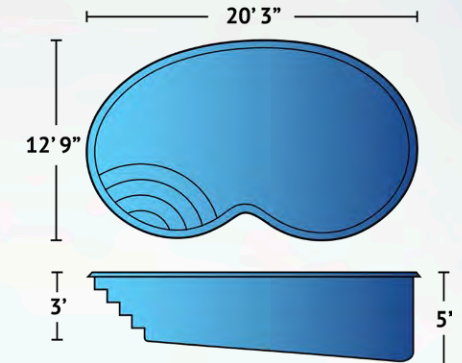

Oasis

The uniquely-shaped Oasis pool offers exactly what its name implies: a backyard oasis to be enjoyed by all. A bumped out seating area is the perfect place for swimmers to relax without leaving the pool. The 18'7" by 13'3" and graduated depth from 3' to 4'6" guarantees this pool will keep you cool and comfortable all summer long.

Details

Dimensions

Exterior	13'3" x 18'7"
Interior	11'3" x 16'6"

Depth	3' to 4'6"
--------------	------------

Features	Bench Seating Graduated Depth Built-In Stairs
-----------------	---

June Bug

You won't want to go back inside once you install the June Bug pool! Shaped in the 'kidney bean' design, the curvaceous June Bug will delight loungers, sunbathers and recreational swimmers alike. Dramatic circular steps at the shallow side invite you to enjoy a refreshing dip in the clear water. Gradually sloping to a 5' maximum depth, the dimensions of the June Bug, 20'3" by 12'9", give ample room for family fun and entertaining.