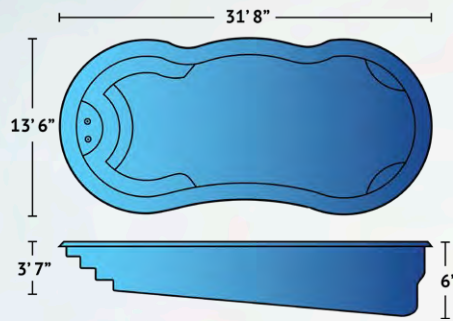

Quartz

Coastal Gray

Topaz

White

Baron in White

Large Pools

Antigua

The gentle curves of the Antigua pool model makes it perfect for sunbathing, family fun or entertaining friends. At 31'8" in length and 13'6" in width, with rounded bench seating at the shallow end and a graduated depth up to 6' this pool is the getaway you've always wanted. While it may not be a Caribbean Island, the Antigua will transform your backyard into a tropical oasis that satisfies both your social and solitary side.

Details

Dimensions

Exterior	13' 6" x 31'8"
Interior	13' x 31'

Depth	3'7" to 6'
--------------	------------

Features	Built-In Bench Seating Graduated Depth Built-In Stairs
-----------------	--

Baron

The curvaceous lines of the Baron transform your backyard into your own private paradise of beauty and fun. The sleekly-designed entry stairs allow for maximum space to play games or entertain. The Baron offers two seating areas, one in the shallow end and one in the deep. Measuring 29'10" by 13'6" in size with a graduated depth from 3' 3" to 6', the Baron offers plenty of room for multiple swimmers and group activities.

Details

Dimensions

Exterior	13'6" x 29'10"
Interior	12'8" x 29'

Depth	3'3" to 6'
--------------	------------

Features	Built-In Bench Seats Graduated Depth Built-In Stairs
-----------------	--

Grand Baron

With all the style and appeal of the Baron, the Grand Baron offers the same convenient features, but on a grander scale. This 35' by 16' freeform pool offers a graduated depth from 3' to 5'10" in the deep end. The shallow and deep ends both offer convenient dual-seating benches, while the discreet entry steps of the Grand Baron allow for even more space, perfect for swimming laps or larger groups to play games. No matter the activity, this pool is the place for you to do it in style.