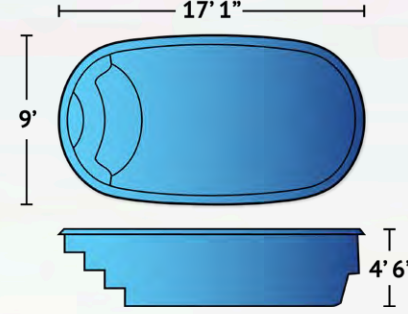

Citation II

The Citation II is a lovely addition to any home. At a 17'1" by 9', the oval design of this pool model would fit beautifully into any backyard settings. With the consistent depth of 4'6", this pool is perfect for personal relaxation or family fun.