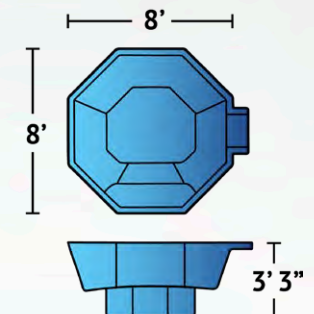

Cayman w/Spillover

A spillover incorporated into the classic octagonal design of the 8' by 8' Cayman spa adds a dramatic and elegant water feature to your pool. With bench seating surrounding the 39" deep footwell, the Cayman with spillover takes your backyard to the next level.

Details

Dimensions

Exterior	8' x 8'
Interior	7'6" x 7'6"

Depth	3'3"

Features	Built-In Bench Seating Built-In Steps Spa Spillover