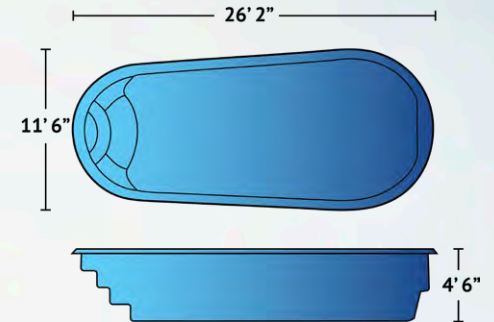

Details

Dimensions

Exterior	11'8" x 23'11"
Interior	10'7" x 22'11"

Depth	4'6"
--------------	------

Features	Built-In Stairs Flat Bottom Pool
-----------------	-------------------------------------

Naples

Enjoy European luxury in the comfort and convenience of your backyard with the Naples pool model. The classic Roman entry styled stairs and bench seating at the shallow end is echoed by the semi-circular bench seating at the deep end. The 23'10" length by 11'10" width and gradual depth from 4' to 5'6" allows for plenty of room to sunbathe yet easily accommodates entertaining friends and family.

Details

Dimensions

Exterior	11'10" x 23'10"
Interior	11' x 23'

Depth	4' to 5'6"
--------------	------------

Features	Built-In Bench Seating Graduated Depth Built-In Stairs
-----------------	--

Medium Pools