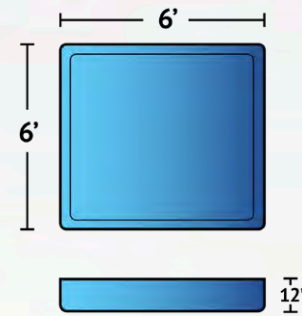

Details

Dimensions

Exterior	8' x 8'
Interior	7'6" x 7'6"

Depth	3'3"
--------------	------

Features	Built-In Bench Seating Built-In Steps Spa Spillover
-----------------	---

Tanning Ledges / Kiddie Pools

Nemo

As a tanning shelf by a larger pool or a splash pool for the kiddos, you will find Nemo to be the perfect pool for any space. At our most compact size of 6' by 6' and only 12" deep, the versatile Nemo is sure to be at home in any backyard or landscape.