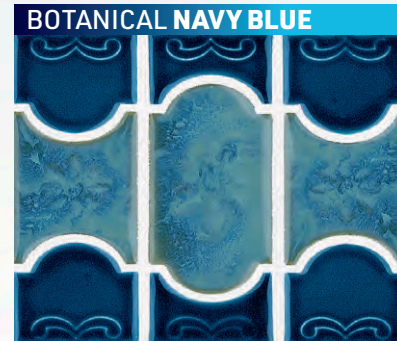

Waterline Tile Designs

Botanical Collection